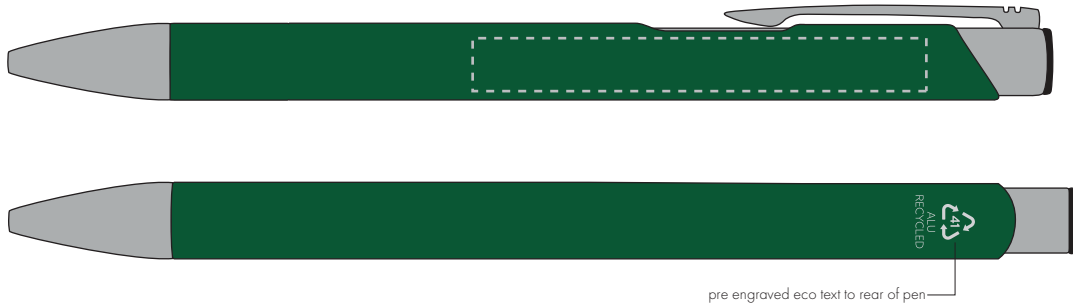

Your Ref:	Quantity:	Product Code: TPC982001
Our Ref:	Version: 1	Product Colour: DARK GREEN

PRINTING CONCERNS:

We stock this item in the following colours

PANTONE REFERENCE(S)

- Colour 1
- Colour 2
- Colour 3
- Colour 4

ARTWORK SCALE 100%

ARTWORK SCALE 100%
Side Print Area:
60mm x 7mm

Product Image for visualisation
- colours may vary

The dashed line is to demonstrate print area and will not appear on your printed item

PLEASE NOTE: